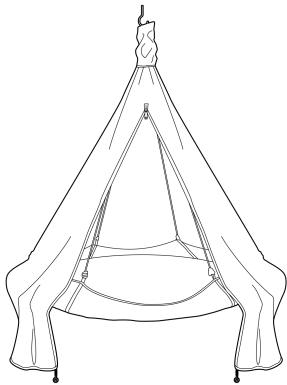

## ASSEMBLY INSTRUCTIONS

- 1** Open bag from the drawstring opening (not the velcro end), gently pull the cover out.

- 2** Feed the metal ring of the Pod through the bottom of the Cover, and through the opening at the top of the built-in bag.

- 3** Hang via exposed metal ring & drape fabric around the Pod.

- 4** Zip closed. Ensure the zip is centrally positioned within the wide entrance of the Pod, and the string-ties inside the Cover align with the Pod ropes.

- 5** Fasten button over zip & pull the drawstrings tight. Store additional rope in the small pockets on either side of zip.