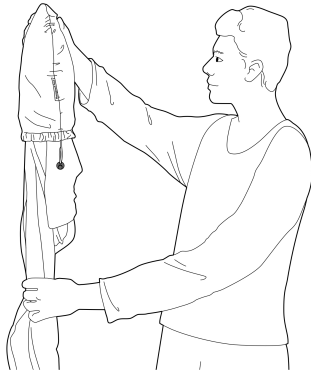

## ASSEMBLY INSTRUCTIONS

- 1** Open bag from the drawstring opening (not the velcro end), gently pull the cover out.

- 2** Feed the metal ring of the Pod through the bottom of the Cover, and through the opening at the top of the built-in bag.

- 3** Hang via exposed metal ring & drape fabric around the Pod.

- 4** Zip closed. Ensure the zip is centrally positioned within the wide entrance of the Pod, and the string-ties inside the Cover align with the Pod ropes.

- 5** Fasten button over zip & pull the drawstrings tight. Store additional rope in the small pockets on either side of zip.