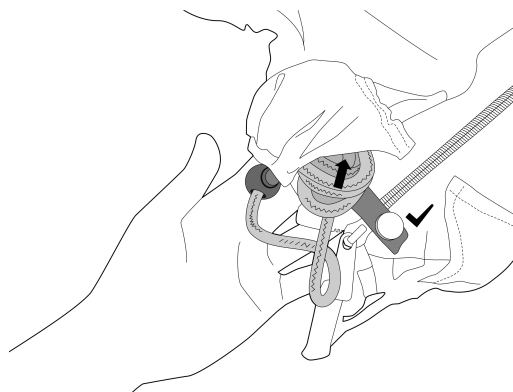

## ASSEMBLY INSTRUCTIONS

- 1** Open bag from the drawstring opening (not the velcro end), gently pull the cover out.

- 2** Feed the metal ring of the Pod through the bottom of the Cover, and through the opening at the top of the built-in bag.

- 3** Hang via exposed metal ring & drape fabric around the Pod.

- 4** Zip closed. Ensure the zip is centrally positioned within the wide entrance of the Pod, and the string-ties inside the Cover align with the Pod ropes.

- 5** Fasten button over zip & pull the drawstrings tight. Store additional rope in the small pockets on either side of zip.