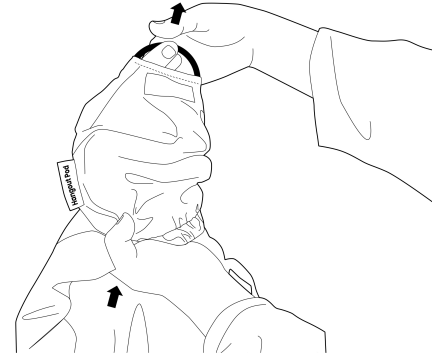

## ASSEMBLY INSTRUCTIONS

- 1** Open bag from the drawstring opening (not the velcro end), gently pull the cover out.

- 2** Feed the metal ring of the Pod through the bottom of the Cover, and through the opening at the top of the built-in bag.

- 3** Hang via exposed metal ring & drape fabric around the Pod.

- 4** Zip closed. Ensure the zip is centrally positioned within the wide entrance of the Pod, and the string-ties inside the Cover align with the Pod ropes.

- 5** Fasten button over zip & pull the drawstrings tight. Store additional rope in the small pockets on either side of zip.